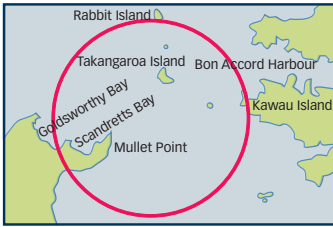

NORTHERN REGION

Goldsworthy Bay - Takangaroa Island - Kawau Island

West Harbour

Weiti River

Ngataranga Bay Crossing

AUCKLAND REGION

Whau River

Pakihi Island

Waiheke Island

**KEEP CLEAR
OF THESE
PROHIBITED
ZONES**

Maps not to be used
for navigation.

For more information call:

Auckland region

0508 832 867

Northern region

0800 948 100